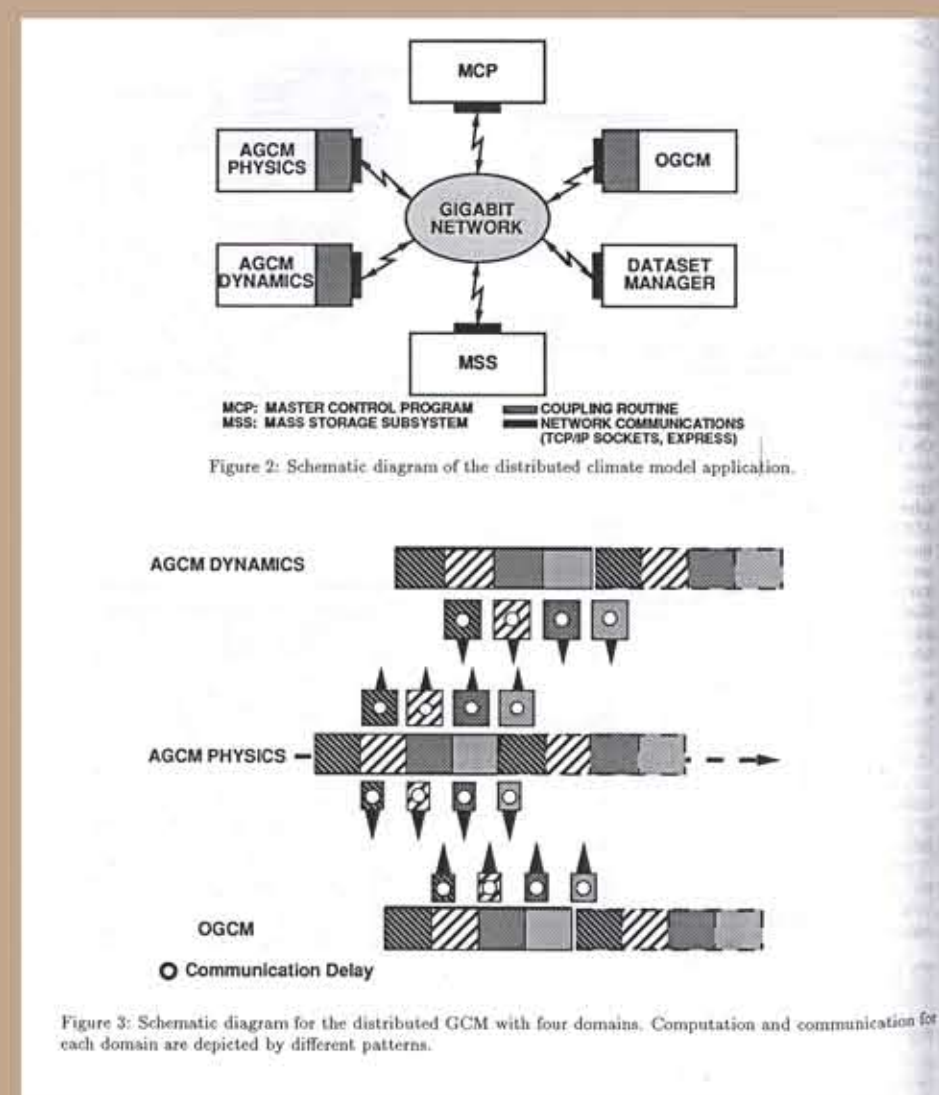

20 Years - Unleashing the Power of HPC

1991

1991 Chair
Ray Elliott
Albuquerque, NM

Giga-scale device integration projections

1991

Notable Systems first mentioned this year in the proceedings:

- Intel iPSC/860
- EM-4 Dataflow computer

Notable Processors:

- MIPS R3000

Not mentioned in the proceedings after this year:

- Convex C-Series

Noteworthy Architecture Topics:

- Parallel Virtual Memory
- Cache and Memory system design and performance
- Software tools for parallelizing programs and visualizing their behavior

Notable Programming Languages:

- Dataparallel C
- Fortran D
- PVM

Research Machines:

- IBM RP3
- NYU Ultra