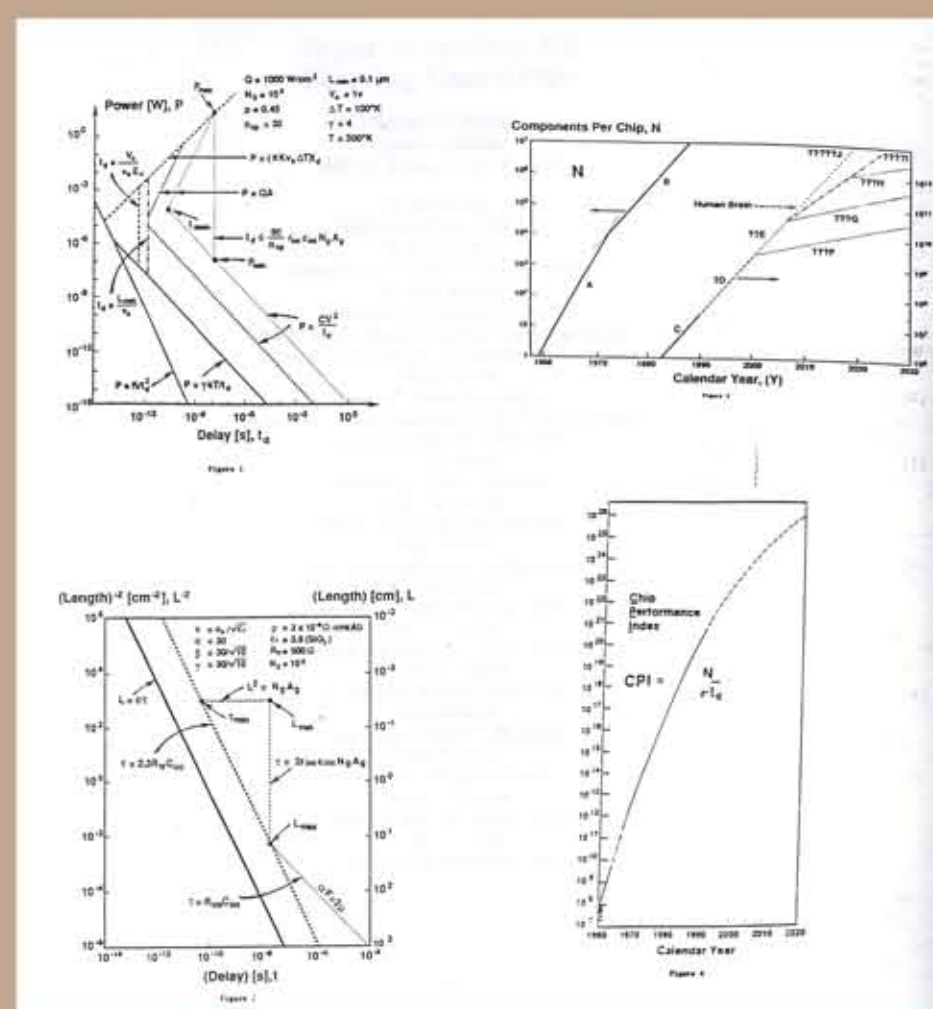

20 Years - Unleashing the Power of HPC

1991

1991 Chair
Ray Elliott
Albuquerque, NM

Giga-scale device integration projections

1991

Notable Systems first mentioned this year in the proceedings:

- Intel iPSC/860
- EM-4 Dataflow computer