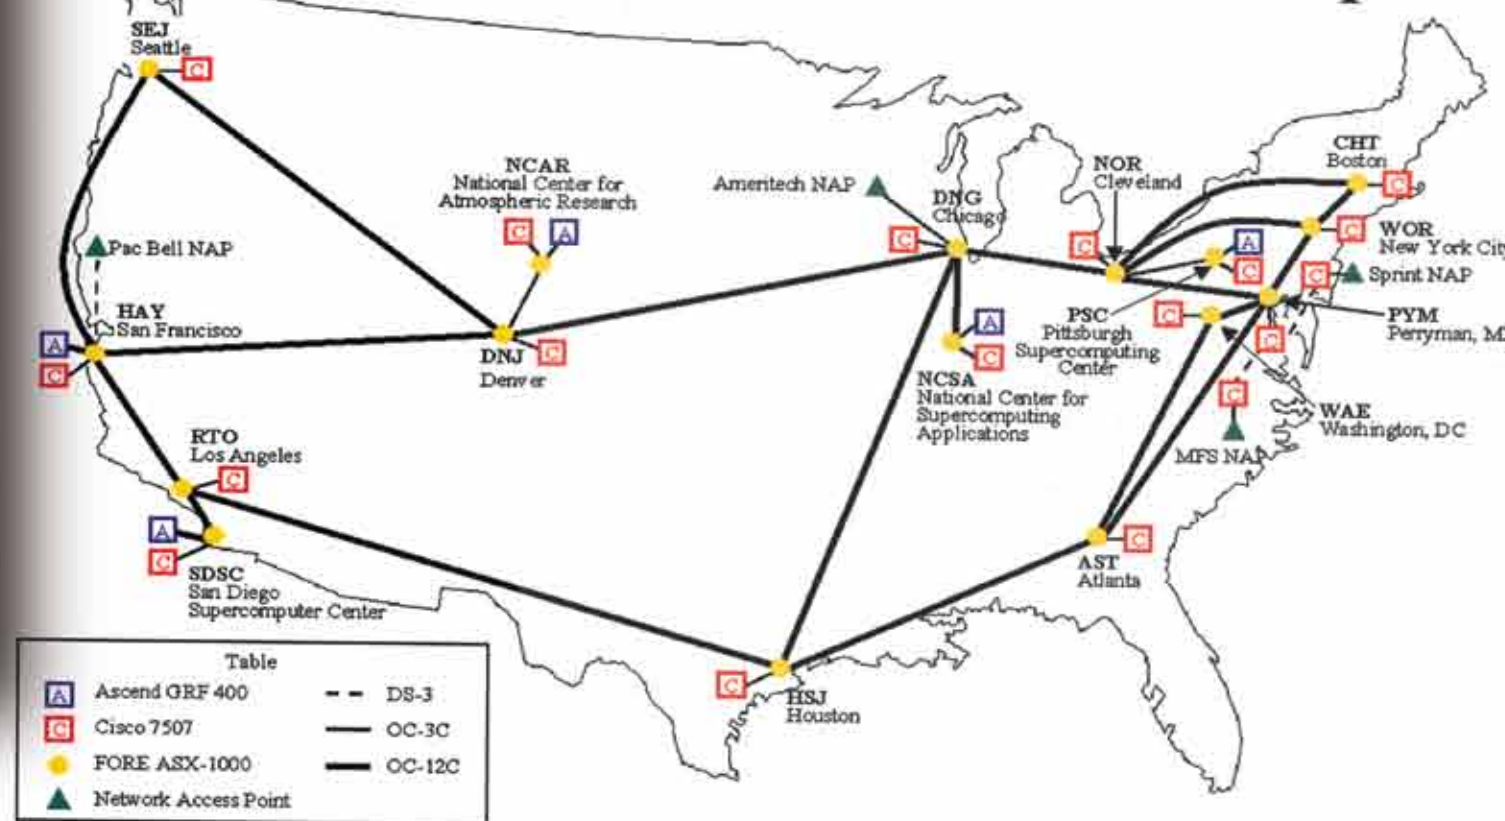

# SC1995

**1995 Chair**  
**Sidney Karin**  
 San Diego, CA

**SUPERCOMPUTING '95**

DECEMBER 3-8 • SAN DIEGO

A visualization experiment on the I-WAY

Cosmic microwave background map

## vBNS Backbone Network Map

© 1998 MCI Telecommunications Corporation