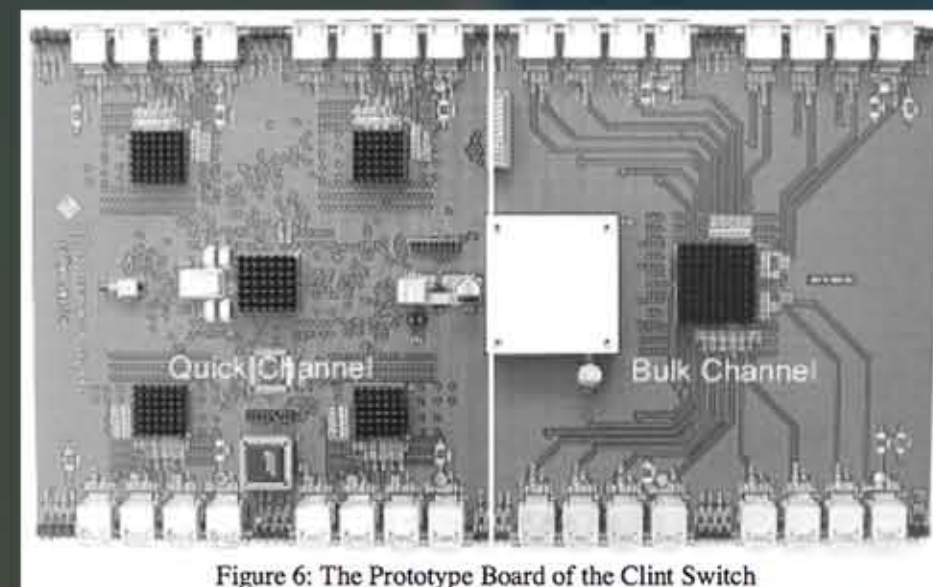

The GRAPE-6 system

2002

Notable Systems first mentioned this year in the proceedings:

- IBM P690
- BlueGene/L
- Linux Clusters
- Lemieux Cluster
- Earth Simulator

Notable Processors

- AMD Athlon MP and XP
- Sun UltraSPARC III
- Transmeta Crusoe TM5600
- Intel Xeon

Noteworthy Architecture Topics:

- Optical cluster interconnect
- PAPI interface to hardware performance counters
- Handling massive amounts of data
- Processor-in-memory architecture
- Open Grid services

Notable Programming Languages

- Elan
- UPC

Research Machines

- Green Destiny
- Earth Simulator