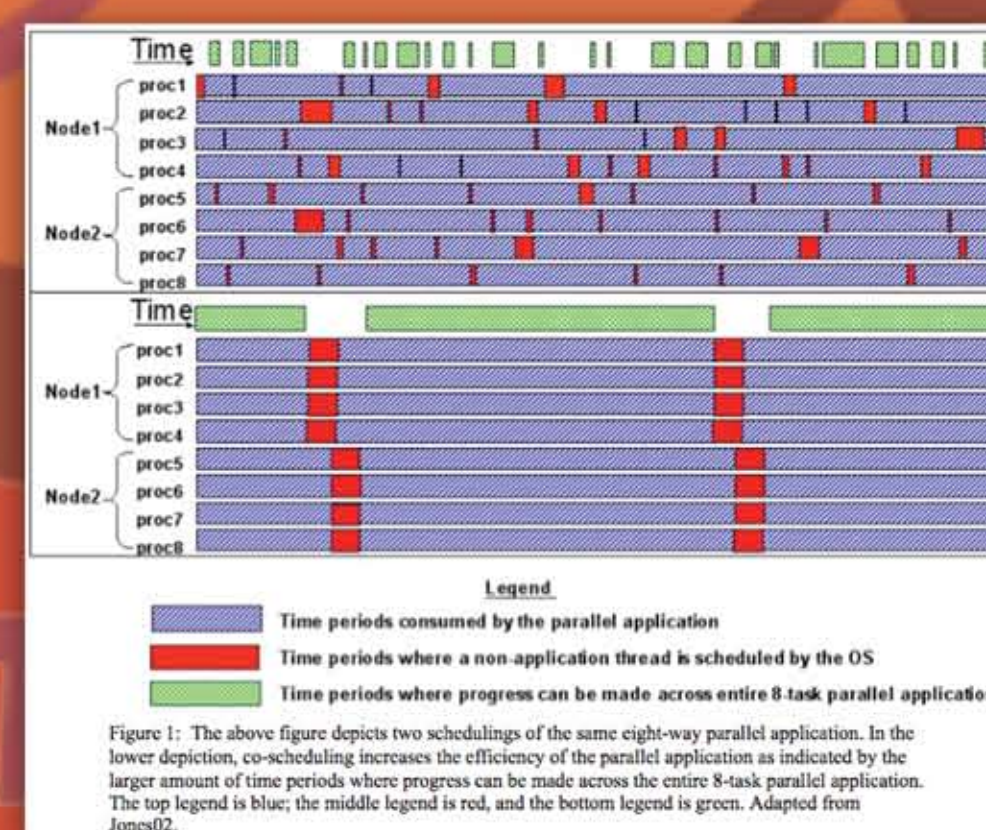

Noteworthy Architecture Topics:

- Dynamically generated FPGA communications units
- Fault tolerance in communications and storage in large systems
- Deleterious effect of OS actions in large system performance
- Grid I/O and file system performance

Notable Operating Systems:

- Microsoft Windows Server 2003

Notable Programming Languages:

- MATLAB

Research Machines:

- Space Simulator
- MDGRAPE-3

Effects of interference by the OS with parallel execution