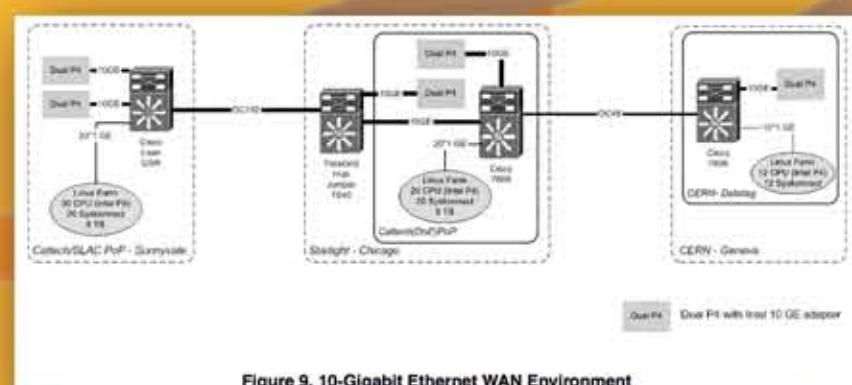

20 Years - Unleashing the Power of HPC

SC2003

2003 Chair
James McGraw
 Phoenix, AZ

IGNITING INNOVATION

Visualization of simulation of evolution of the universe

Visualization of a tokamak simulation

Visualization of rotating collapsing neutron star simulation