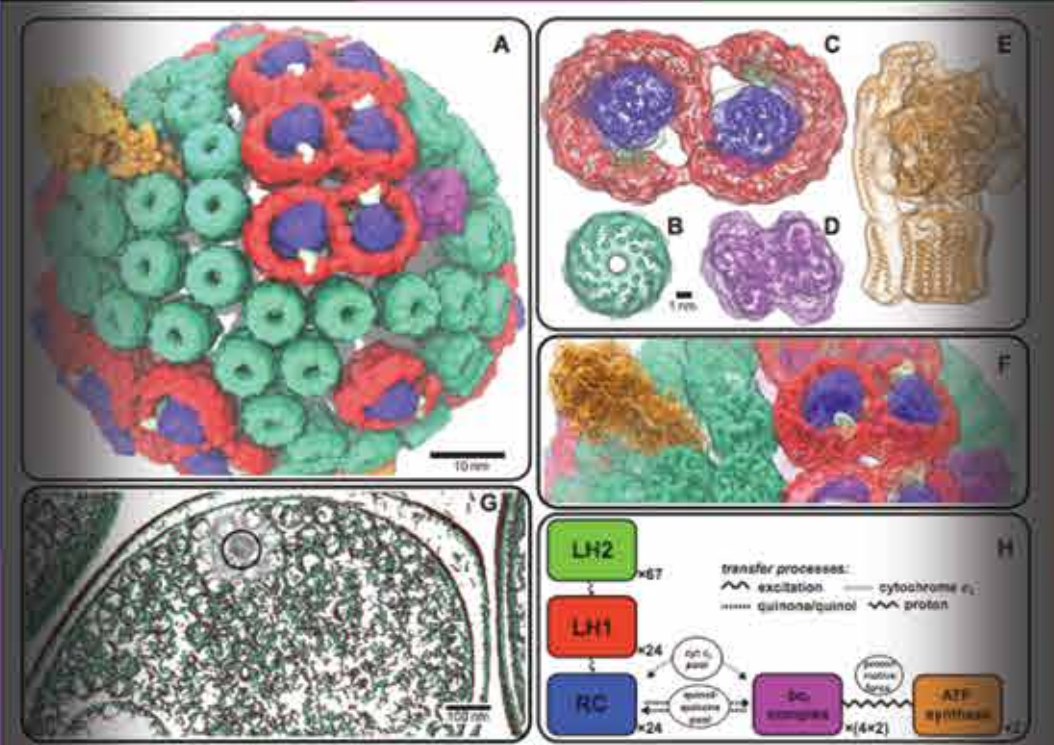

H P C M a t t e r s

SC14

2014 Chair
Trish Damkroger
New Orleans, LA

2014

Top-ten supercomputers:

- Tianhe-2A
- Titan
- Sequoia
- K Computer
- Mira
- Piz Daint
- Stampede
- JUQUEEN
- Vulcan
- Cray CS-Storm

Notable systems mentioned in top cited papers:

- Mira
- Stampede
- Tianhe-2

Notable processors/ architectures:

- Anton 2
- SC for HRF

Notable HW/SW architecture topics:

- Cost-effective network topologies
- Adaptive Algorithms
- Hybrid GPU Implementations
- Energy efficiency

Notable application areas:

- Meta-Scheduler
- Scalable Meta-Data Service
- In situ visualization software
- Parallel Programming System